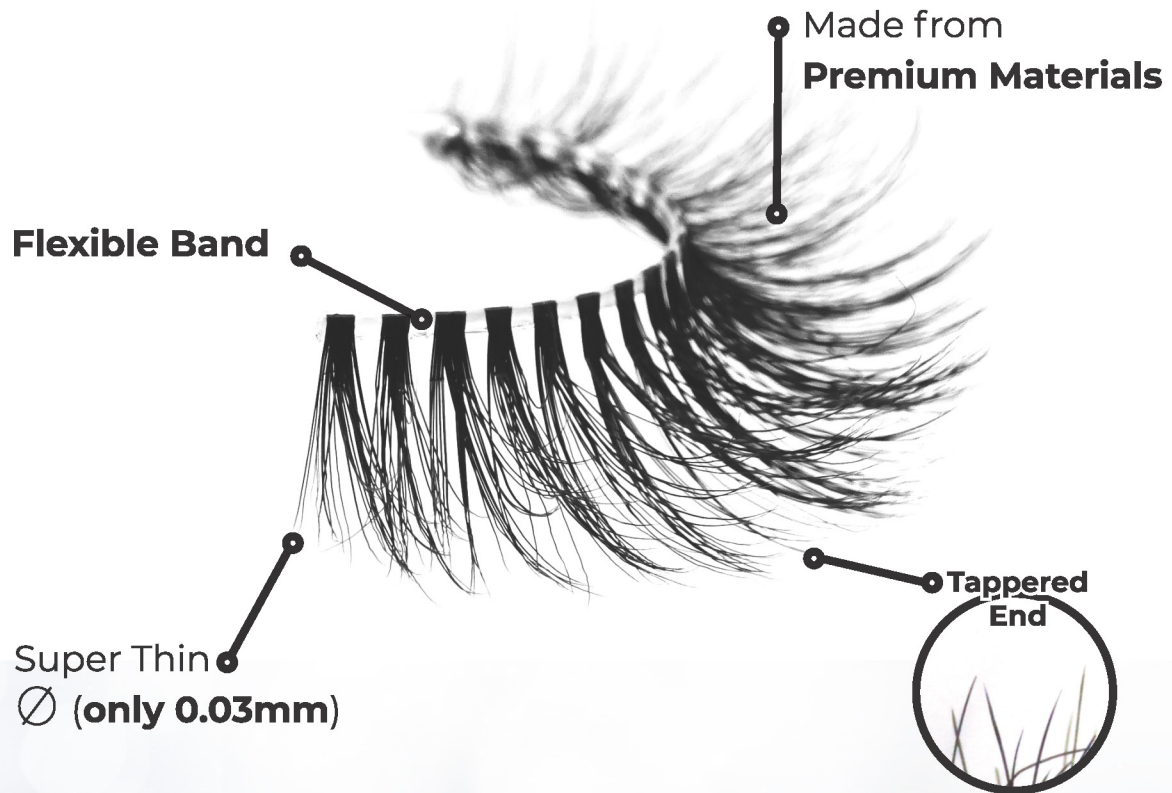

BM-R AT205

BM-R AT206

BM-R AT207

BM-R AT208

Feather lightweight

Perfect *Fit*™ lash band

Weightless™

Ultra Natural Lashes

BM-R AT209

BM-R AT210

BM-R AT211

BM-R AT212

Feather lightweight

Perfect Fit™ lash band

NEW SERIES
WeightlessTM
Lashes **Luxury**

Tapered End

Each lash in our Weightless Collection features a delicately tapered end, enhancing the natural appearance and seamlessly blending with your own lashes.

Premium Materials with Micro Holes

Crafted from premium materials with micro holes in the fiber, our Weightless Lashes are lighter than any other materials on the market. This innovative design allows for optimal airflow, reducing the weight of the lashes while maintaining durability and integrity.

Super Thin Diameter

With a diameter of just **0.03 mm**, our Weightless Lashes are ultra-fine and virtually weightless. Experience the freedom of lightweight lashes that feel like a natural lashes of your own, allowing for effortless wear from day to night.