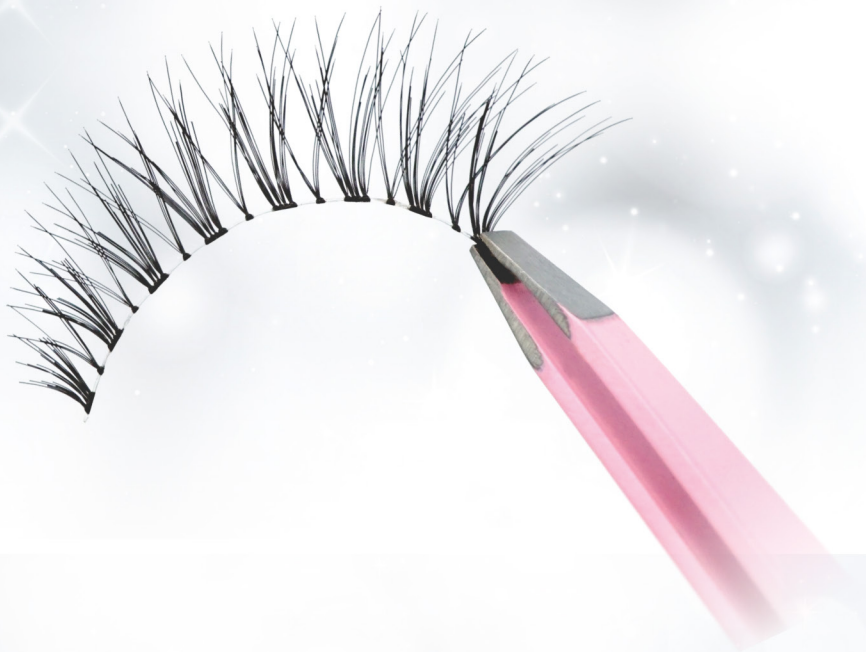

Weightless™

Ultra Natural Lashes

DESIGNED & MANUFACTURED BY :

EYELASHESWORLD
MANUFACTURER OF THE WORLD'S
BEST FALSE EYELASHES

WWW.EYELASHESWORLD.COM

Feather lightweight

PerfectFit™ lash band

Weightless™

Ultra Natural Lashes

"Surprisingly ultralight, delicate and enhancing your truly natural beauty. Perfect use for both everyday chic and those unforgettable moment"

*Lashes weight less than 0.01 gr, band size 0.08 mm, hair diameter 0.05 mm *)*