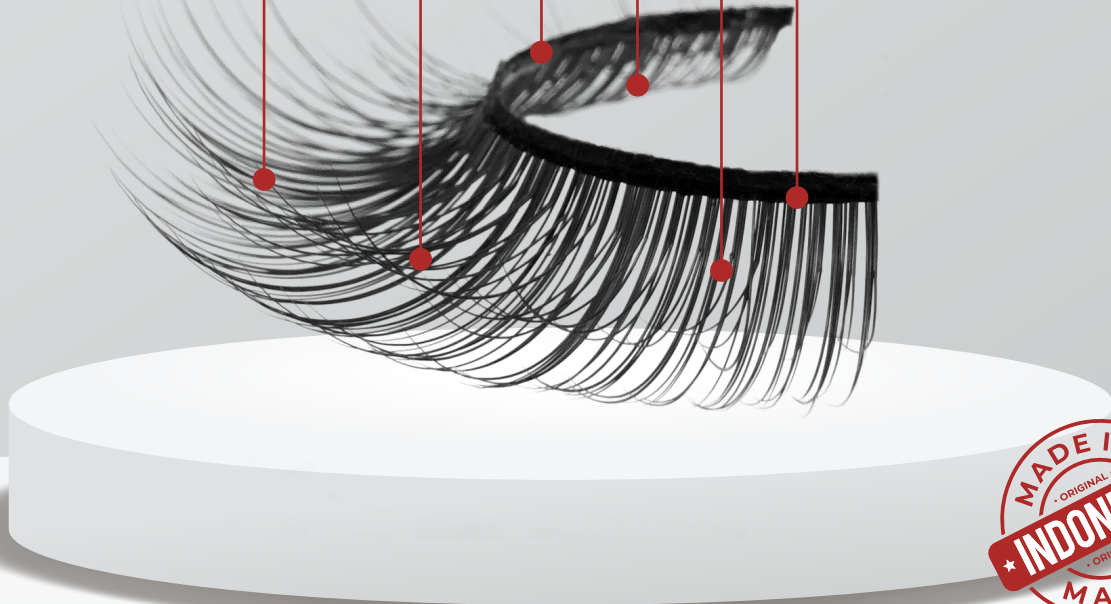

# Most Affordable Faux Mink

SCAN AND  
DOWNLOAD

Feather lightweight

Perfect *Fit*™ lash band

# Discover our Best-Price Faux Mink

As Faux Mink becomes one of false eyelashes trends nowadays, we update our collections with new innovations and improvements relevant with today's demand. We exclusively present very affordable Faux Mink lashes with high quality materials perfect for Natural and Dramatic looks.

# Explore our new **Indonesian Quality** Faux Mink lashes for your everyday choice.

**Very Competitive Price**  
**Starts from \$ 0.30 \***

**3D Effects**

**Natural Look**

**Cruelty Free**

**Vegan Premium Fiber**

**Single Thin & Flexible Band**