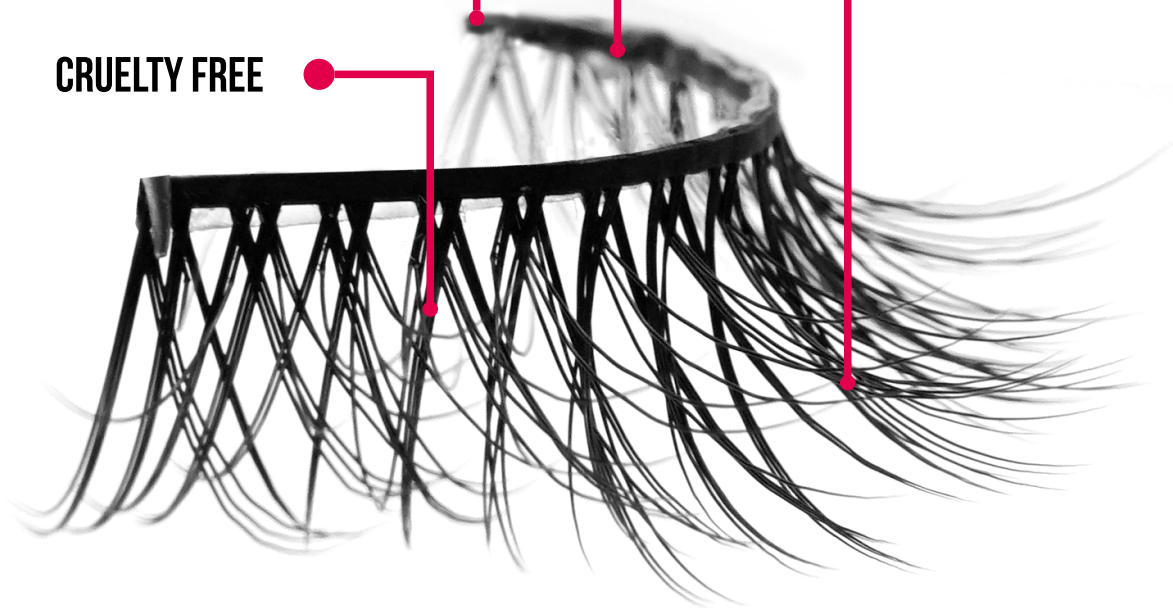

### • **Ideal for the Young and Novice :**

Specially tailored for the Gen Z demographic and beginners

**LASHGO**  
*Glue-free*

APPLY, BLINK AND GO

*"SAY GOODBYE TO GLUE!"*

**NO NEED TO APLYL GLUE**

**FLEXIBLE BAND**

**CRUELTY FREE**

**NATURAL LOOKING  
AND FLUFFY STYLE**

Feather lightweight

Perfect *Fit*™ lash band

**LASHGO**  
*Glue-Free*

APPLY, BLINK AND GO

АПЬГЛ' ВГІІК АІІД СІ

**LASHGO**  
*Glue-Free*