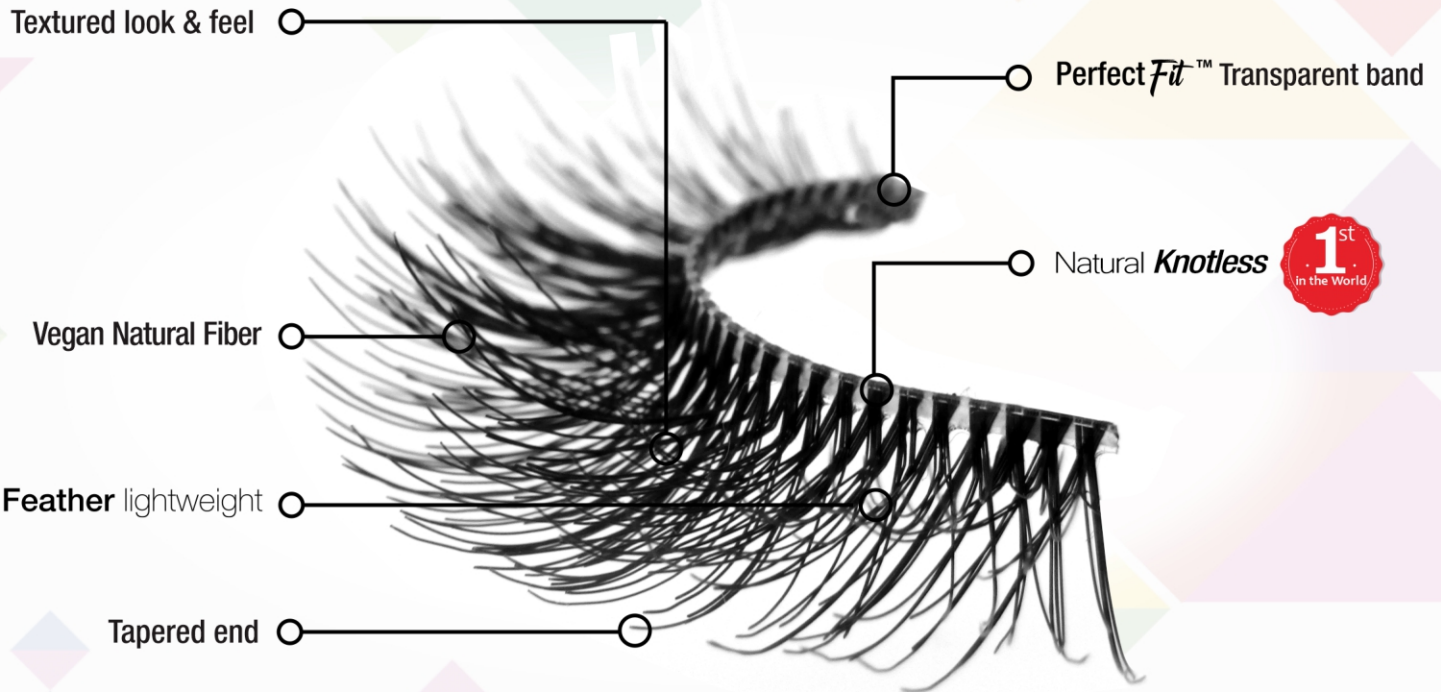

LIBERTY TO FEEL GOOD

DOPAMINE

Lashes Catalog

Time to be free from sitting and disconnecting. Time to lash joy and happiness. Time to show and stand out. Dopamine collection can bring the spotlight.

Bold and Fearless

Dramatically boost confident with radiant and cheerfull color.

Knotless -Tapered end

A revolution new technic-a knotless with tapered end of lashes. Entwine its beauty.

Casual wear

New flavor to savor. Comfortable, relaxed, spontaneous, brave, *feel less stress*, and suited for everyday use.

Brave Wink
(BM-DL007)

Beautiful Survivor
(BM-DL008)

Feather lightweight

Natural *Knotless*

Perfect *Fit*™ Transparent band

Bintang Mas Triyasa, pt

Manufacturer of The World's Best False Eyelashes

Desa Mewek RT 02 RW 03 Kec. Kalimanah, Purbalingga 53371